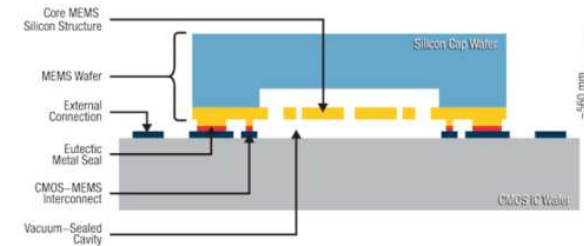

运动传感器工艺结构

■加速度计

■陀螺仪

6轴组合传感器工艺结构

Source: SITRI

Traditional MEMS Fabrication MEMS SIP Packaging

InvenSense Fabrication Platform CMOS-MEMS Structure

Comparison of Fabrication Platforms