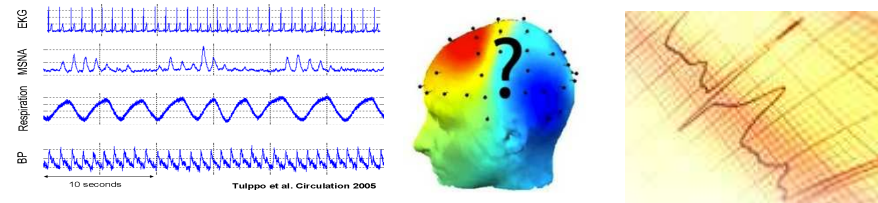

海尔空气盒子

墨迹空气果

新型生物传感器

■ 心电传感器检测人体心电图和心率等信息

■ 电子皮肤:

内置了运动追踪和体温监测等传感器，对佩戴者的体征数据进行准确检测和记录

可穿戴技术布局已久

Applications

@home | @work | on the road

Prototypes

Wearable | Connected
Reliable | Low-power

Embedded algorithms

Signal integrity | real-time signal analysis
Smart systems

Ultra Low Power IC's

Proprietary | Off-the-shelf
Lowest power consumption