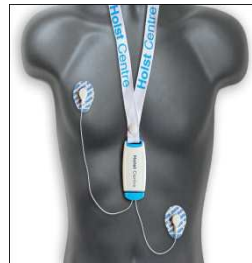

海尔空气盒子

墨迹空气果

新型生物传感器

■ 心电传感器检测人体心电图和心率等信息

■ 电子皮肤:

内置了运动追踪和体温监测等传感器，对佩戴者的体征数据进行准确检测和记录

可穿戴技术布局已久

Applications

@home | @work | on the road

Prototypes

Wearable | Connected
Reliable | Low-power

Embedded algorithms

Signal integrity | real-time signal analysis
Smart systems

Ultra Low Power IC's

Proprietary | Off-the-shelf
Lowest power consumption