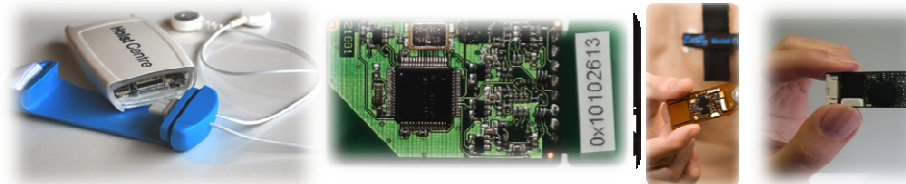

海尔空气盒子

墨迹空气果

新型生物传感器

■ 心电传感器检测人体心电图和心率等信息

■ 电子皮肤:

内置了运动追踪和体温监测等传感器，对佩戴者的体征数据进行准确检测和记录

可穿戴技术布局已久

Applications

@home | @work | on the road

Prototypes

Wearable | Connected
Reliable | Low-power

Embedded algorithms

Signal integrity | real-time signal analysis
Smart systems

Ultra Low Power IC's

Proprietary | Off-the-shelf
Lowest power consumption